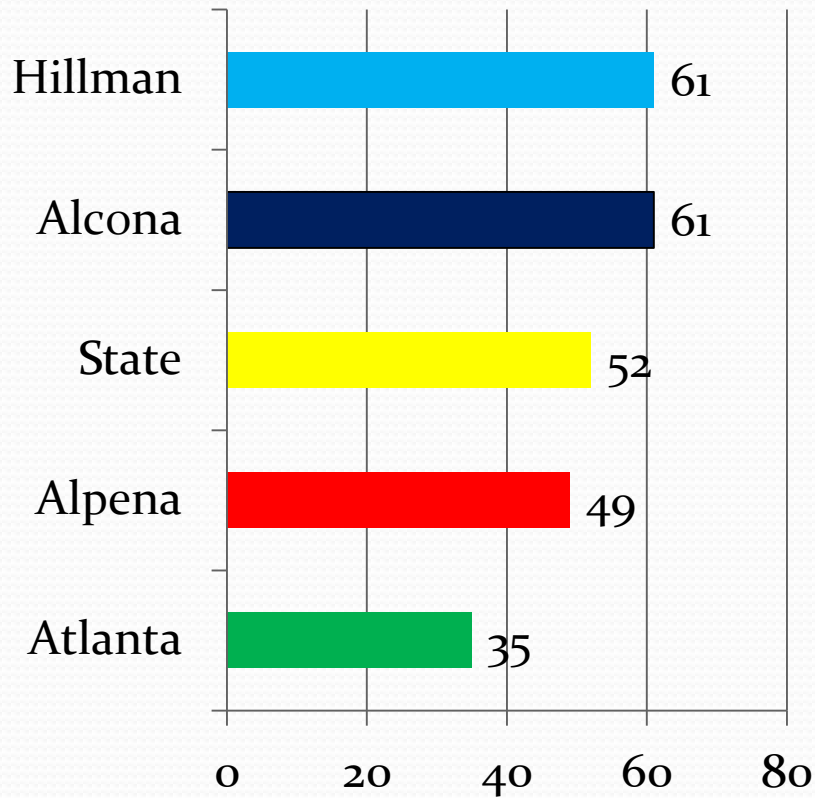

Math

MME Math 2011