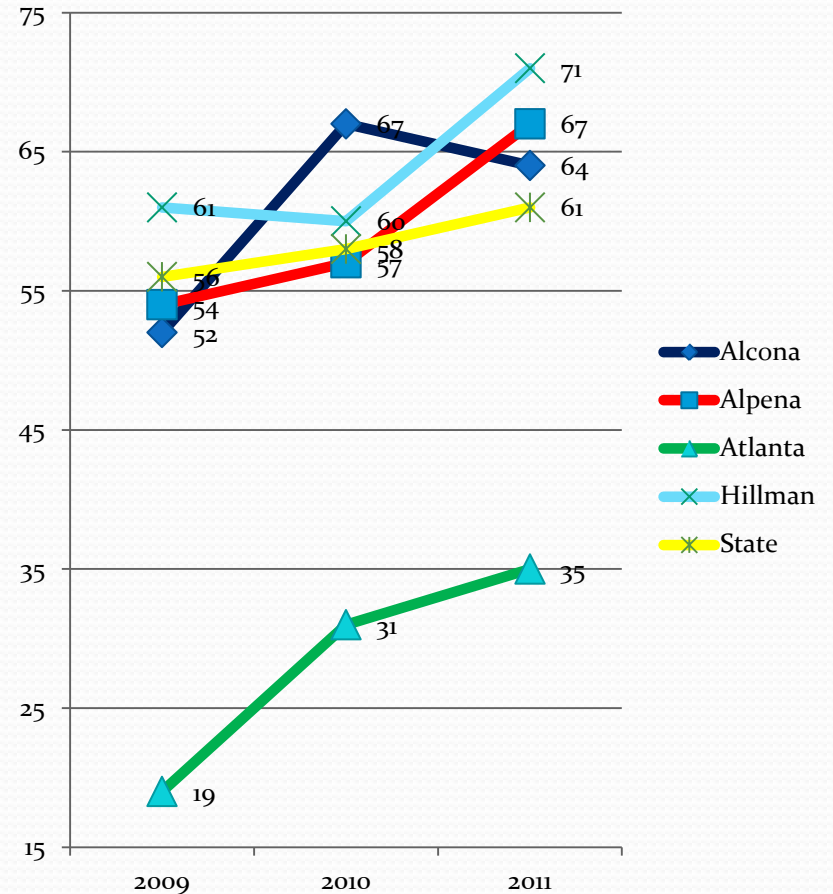

Science

MME Science 2011