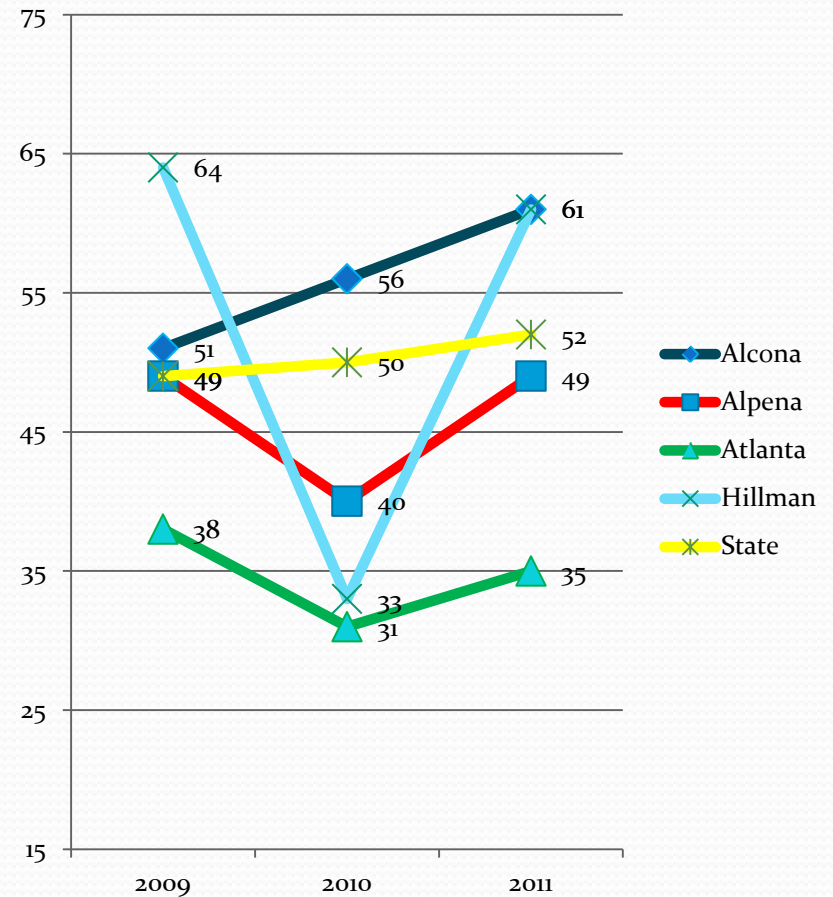

Math

MME Math 2011