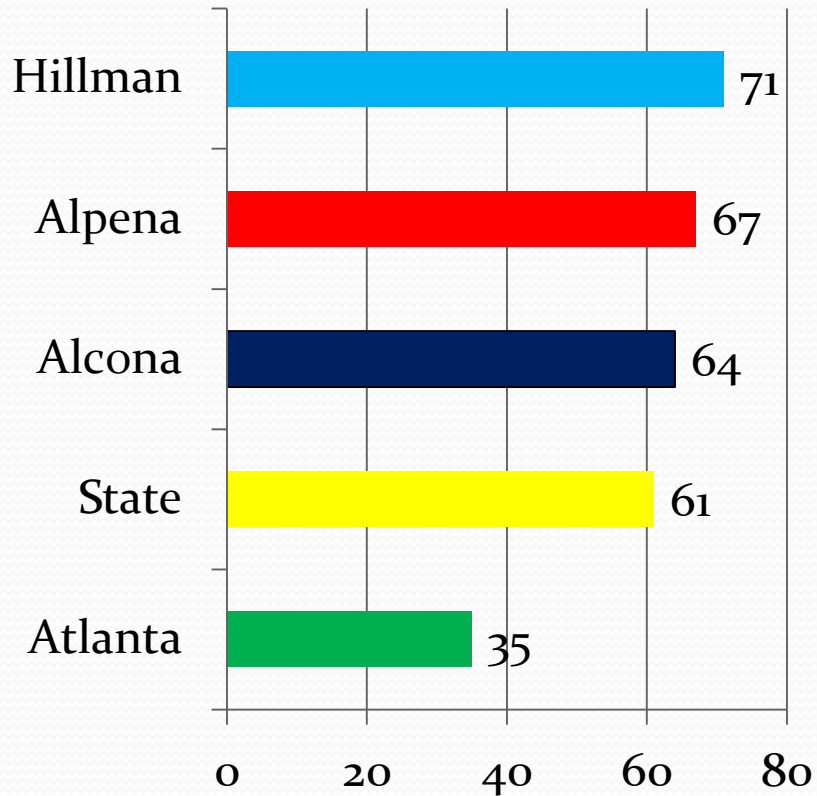

Science

MME Science 2011