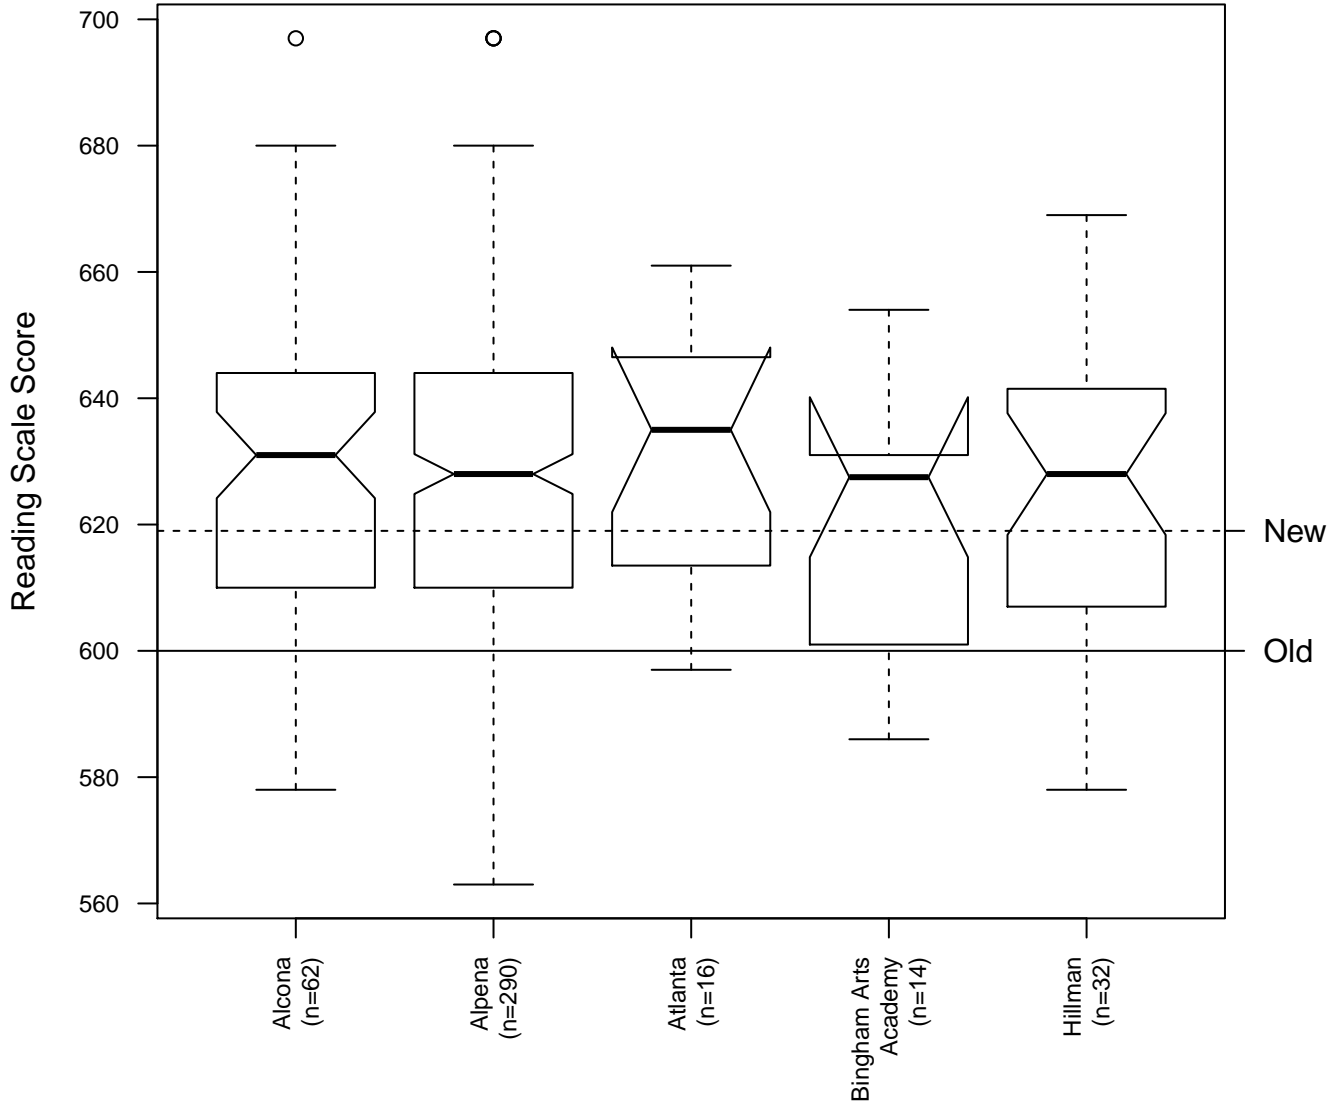

MEAP 2010 Reading Grade 6

Old and New Cut Scores for A-M-A ESD Districts