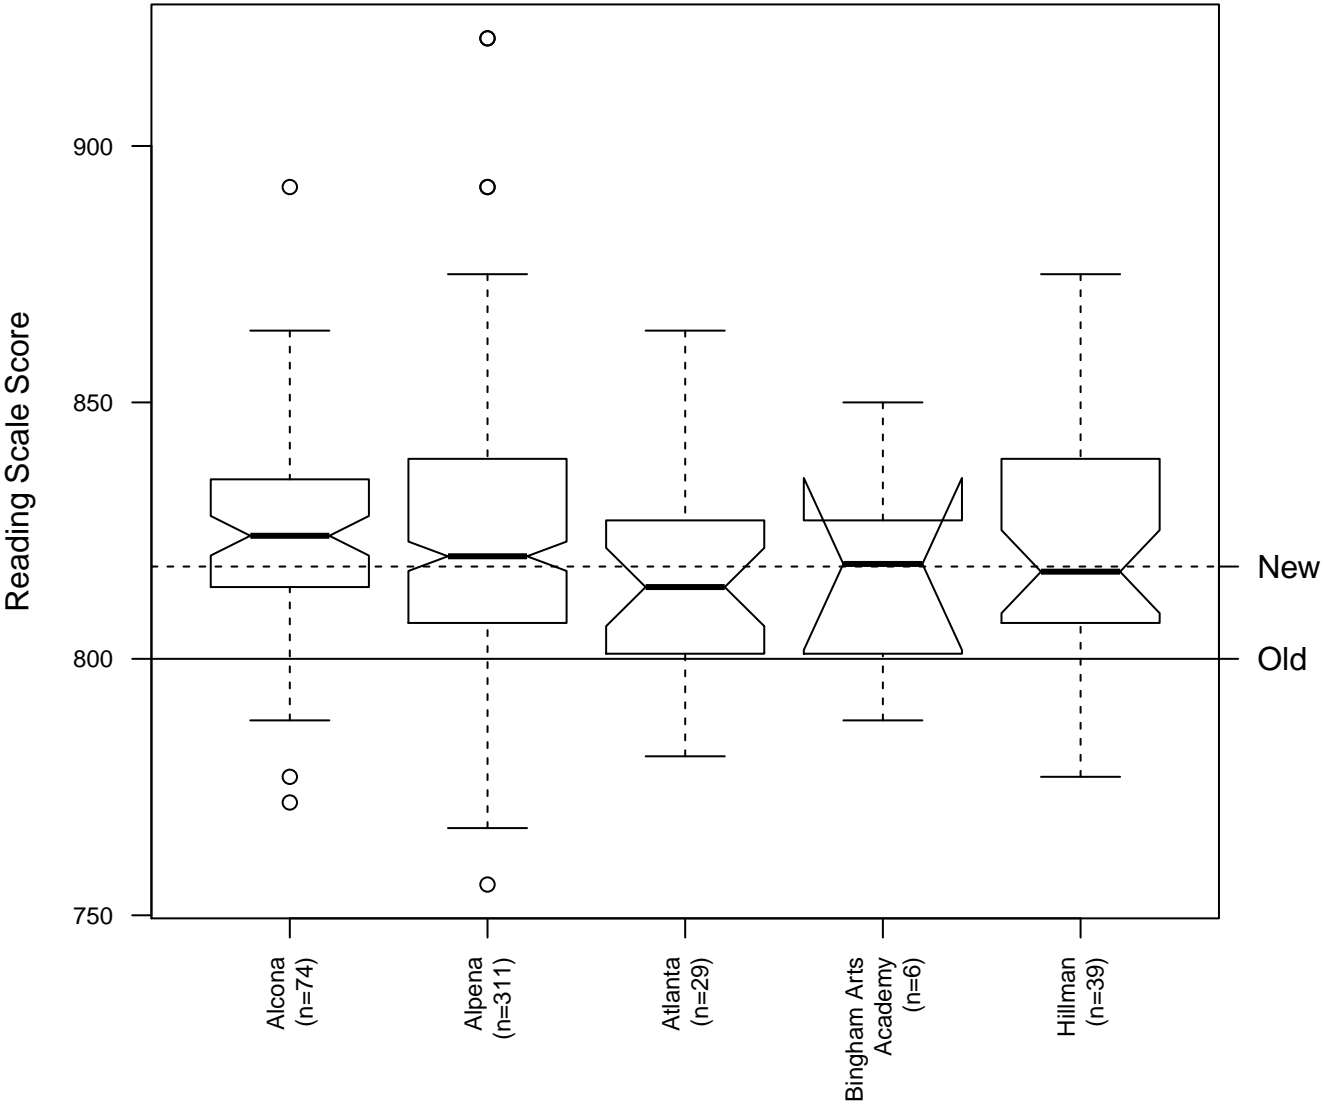

MEAP 2010 Reading Grade 8

Old and New Cut Scores for A-M-A ESD Districts