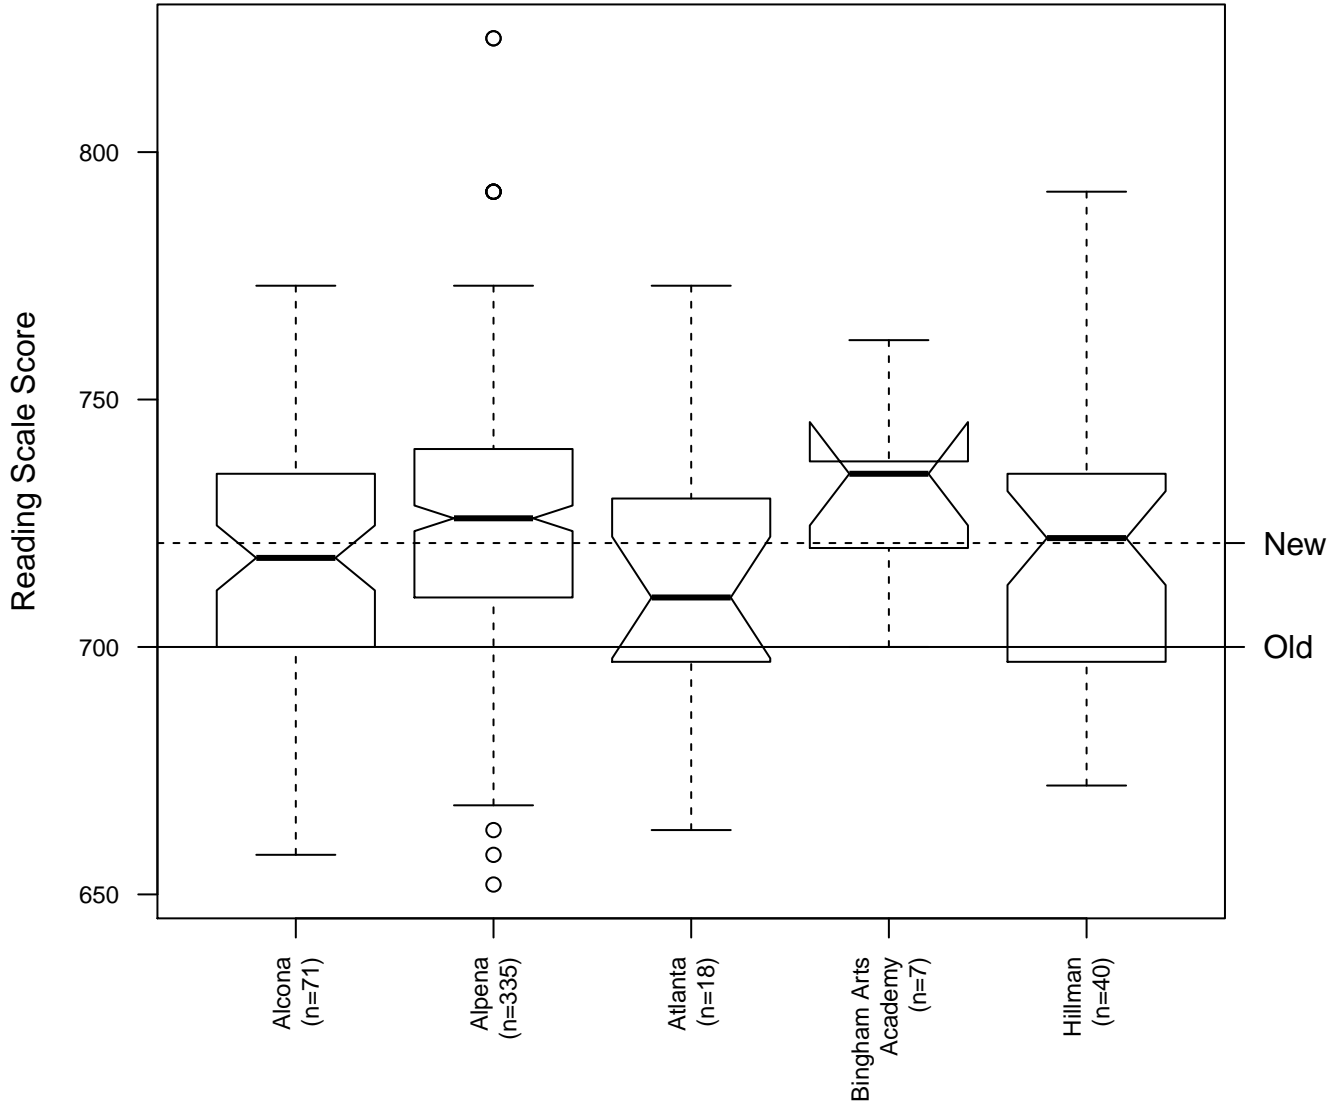

MEAP 2010 Reading Grade 7

Old and New Cut Scores for A-M-A ESD Districts